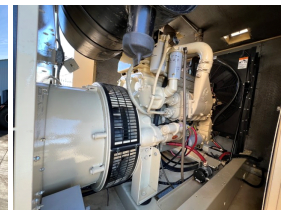

GENERATOR SOURCE

SALES · RENTALS · SERVICE

Kohler - 175 kW - UNAVAILABLE

Generator Set Specs

Unit#: 089636
Capacity: 175 kW
Manufacturer: Kohler
Enclosure Type: Sound Attenuated Enclosure
Voltage: 277/480 V
Amps: 263 AMPS
Hertz: 60 Hz
Circuit Breaker Amps: 400
Phase: Three-Phase
Location: Brighton, CO
of Leads: 12
Model #: 200ROZD
Serial #: 600099
Generator Weight LBS: 15000
Generator Dimensions: 157 x 80 x 130

Engine Specs

Make: Detroit
Year: 1998
Hours: 98
Fuel Tank Capacity (Gallons): Approx. 663
Fuel Tank Type: Double Wall Base
Model #: 10637305
Serial #: 06A0474772

Price: Call us at 800-853-2073 for a quote