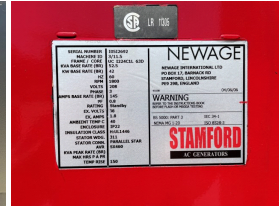

GENERATOR SOURCE

SALES · RENTALS · SERVICE

- 40 kW - UNAVAILABLE

Generator Set Specs

Unit#: 089637
Capacity: 40 kW
Enclosure Type: Enclosed
Voltage: 120/240 V
Amps: 145 AMPS
Hertz: 60 Hz
Circuit Breaker Amps: 150
Phase: Three-Phase
Location: Jacksonville, FL
# of Leads: 12
Serial #: I05I2692
Generator Dimensions: 97" X
42" X 112"

Engine Specs

Make: John Deere
Year: 2006
Hours: 215
Fuel Tank Capacity (Gallons): 275
Fuel Tank Type: Double Wall Base
Model #: 4.5 Liter
Serial #: PE4045D615782

Price: Call us at 800-853-2073 for a quote

Generator Source thoroughly tests all of our products!

The pricing displayed on our website is subject to change based on deinstallation costs, installation requirements, rigging/disposal, and any other situational variables, but we do try to keep it as up to date as possible.

Copyright © Generator Source. All Rights Reserved. Caterpillar, Detroit, Cummins, Perkins, SDMO, and all other brand names are trademarks of their individual prospective companies.

sales@generatorsource.com - generatorsource.com
303-659-2073 - 1-800-853-2073