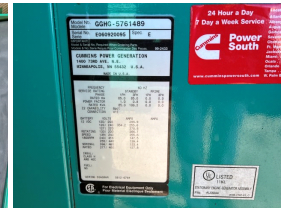

GENERATOR SOURCE

SALES · RENTALS · SERVICE

Cummins - 85 kW - UNAVAILABLE

Generator Set Specs

Unit#: 089638
Capacity: 85 kW
Manufacturer: Cummins
Enclosure Type: Sound Attenuated Enclosure
Voltage: 120/208 V
Amps: 294 AMPS
Hertz: 60 Hz
Circuit Breaker Amps: 300
Phase: Three-Phase
Location: Brighton, CO
of Leads: 12
Model #: GGHG 5761489
Serial #: E060920095
Generator Weight LBS: 7000
Generator Dimensions: 144 x 40 x 111

Engine Specs

Make: Ford
Year: 2006
Hours: 1066
Fuel Tank Type: Double Wall
Model #: WSG1067
Serial #: 06WS54751

Price: Call us at 800-853-2073 for a quote

Generator Source thoroughly tests all of our products!