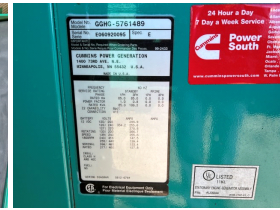

GENERATOR SOURCE

SALES · RENTALS · SERVICE

Cummins - 85 kW - UNAVAILABLE

Generator Set Specs

Unit#: 089638
Capacity: 85 kW
Manufacturer: Cummins
Enclosure Type: Sound Attenuated Enclosure
Voltage: 120/208 V
Amps: 294 AMPS
Hertz: 60 Hz
Circuit Breaker Amps: 300
Phase: Three-Phase
Location: Brighton, CO
of Leads: 12
Model #: GGHG 5761489
Serial #: E060920095
Generator Weight LBS: 7000
Generator Dimensions: 144 x 40 x 111

Engine Specs

Make: Ford
Year: 2006
Hours: 1066
Fuel Tank Type: Double Wall
Model #: WSG1067
Serial #: 06WS54751

Price: Call us at 800-853-2073 for a quote

Generator Source thoroughly tests all of our products!