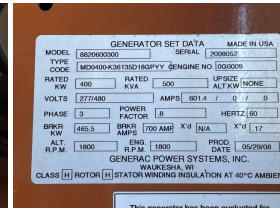

GENERATOR SOURCE

SALES · RENTALS · SERVICE

Generac - 400 kW - UNAVAILABLE

Generator Set Specs

Unit#: 089640
Capacity: 400 kW
Manufacturer: Generac
Enclosure Type: Enclosed
Voltage: 277/480 V
Amps: 601 AMPS
Hertz: 60 Hz
Circuit Breaker Amps: 700
Phase: Three-Phase
Location: Jacksonville, FL
of Leads: 6
Model #: 8820600300
Serial #: 2098052
Generator Dimensions: 174" X 58" X 104"

Engine Specs

Make: John Deere
Year: 2008
Hours: 335
Fuel: Diesel
Fuel Tank Capacity (Gallons): 573
Fuel Tank Type: Double Wall Base
Model #: 6135HF485
Serial #: RG6135L003432

Price: Call us at 800-853-2073 for a quote