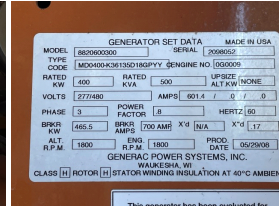

GENERATOR SOURCE

SALES · RENTALS · SERVICE

Generac - 400 kW - UNAVAILABLE

Generator Set Specs

Unit#: 089640
Capacity: 400 kW
Manufacturer: Generac
Enclosure Type: Enclosed
Voltage: 277/480 V
Amps: 601 AMPS
Hertz: 60 Hz
Circuit Breaker Amps: 700
Phase: Three-Phase
Location: Jacksonville, FL
of Leads: 6
Model #: 8820600300
Serial #: 2098052
Generator Dimensions: 174" X 58" X 104"

Engine Specs

Make: John Deere
Year: 2008
Hours: 335
Fuel: Diesel
Fuel Tank Capacity (Gallons): 573
Fuel Tank Type: Double Wall Base
Model #: 6135HF485
Serial #: RG6135L003432

Price: Call us at 800-853-2073 for a quote