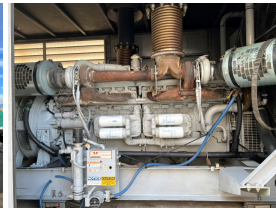

GENERATOR SOURCE

SALES · RENTALS · SERVICE

Detroit - 1000 kW - READY TO SHIP

Generator Set Specs

Unit#: 089645
Capacity: 1000 kW
Manufacturer: Detroit
Enclosure Type: Weatherproof Enclosure
Voltage: 277/480 V
Amps: 1505 AMPS
Hertz: 60 Hz
Circuit Breaker Amps: 1600
Phase: Three-Phase
Location: Brighton, CO
of Leads: 4
Model #: 1000DS60
Serial #: 379165
Generator Weight LBS: 36000
Generator Dimensions: 215 x 111 x 122

Engine Specs

Make: Detroit
Hours: 805
Fuel: Diesel
Fuel Tank Capacity (Gallons): 1000
Fuel Tank Type: Double Wall Base
Model #: 72437406
Serial #: 24VA001330

Price: Call us at 800-853-2073 for a quote

Generator Source thoroughly tests all of our products!