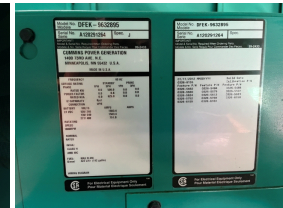

GENERATOR SOURCE

SALES · RENTALS · SERVICE

Cummins - 500 kW - UNAVAILABLE

Generator Set Specs

Unit#: 089646
Capacity: 500 kW
Manufacturer: Cummins
Enclosure Type: Enclosed
Voltage: 277/480 V
Amps: 751 AMPS
Hertz: 60 Hz
Phase: Three-Phase
Location: Jacksonville, FL
of Leads: 12
Model #: DFEK9632895
Serial #: A120291264
Generator Weight LBS: 20000
Generator Dimensions: 360" X
82" X 144"

Engine Specs

Make: Cummins
Year: 2012
Hours: 385.8
Fuel: Diesel
Fuel Tank Capacity (Gallons): 2525
Fuel Tank Type:
Double Wall Base
Model #: Q5X15-G9
Serial #: 79540944

Price: Call us at 800-853-2073 for a quote