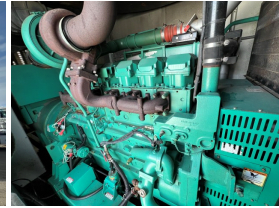

GENERATOR SOURCE

SALES · RENTALS · SERVICE

Cummins - 1600 kW - UNAVAILABLE

Generator Set Specs

Unit#: 089648
Capacity: 1600 kW
Manufacturer: Cummins
Enclosure Type: Enclosure
Mounted on Trailer
Voltage: 277/480 V
Amps: 2180 AMPS
Hertz: 60 Hz
Circuit Breaker Amps: 1600 x
2
Phase: Three-Phase
Location: Brighton, CO
of Leads: 12
Model #: 800DQCC 7189
Serial #: F080191210
Generator Weight LBS: 80000
Generator Dimensions: 600 x
96 x 160

Engine Specs

Make: Cummins
Year: 2008
Hours: 2459
**Fuel Tank Capacity
(Gallons):** 1250
Fuel Tank Type:
Double Wall Base
Model #: QSK23-G7
NR2
Serial #: 00318245

Price: Call us at 800-853-2073 for a quote