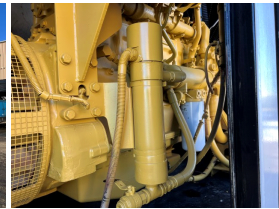

GENERATOR SOURCE

SALES · RENTALS · SERVICE

Caterpillar - 350 kW - READY TO SHIP

Generator Set Specs

Unit#: 089649

Capacity: 350 kW

Manufacturer: Caterpillar

Enclosure Type: Enclosure
Mounted on Trailer

Voltage: VOLTAGE SELECTOR
SWITCH V

Hertz: 60 Hz

Circuit Breaker Amps: 600

Phase: Voltage Selector Switch

Location: Brighton, CO

Model #: SR4

Serial #: 5CK00707

Generator Weight LBS: 12000

Generator Dimensions: 250 x
107 x 132

Engine Specs

Make: Caterpillar

Year: 1996

Hours: 13538

Fuel: Diesel

Fuel Tank Type:
Double Wall Base

Price: Call us at 800-853-2073 for a quote