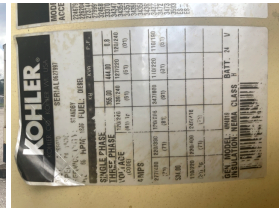

### Engine Specs

**Make:** Detroit

**Year:** 1999

**Hours:** 517

**Fuel Tank Capacity (Gallons):** 700

**Fuel Tank Type:** Double Wall Base

**Model #:** Series 60

**Serial #:** 0627997