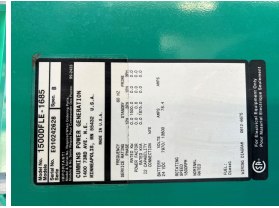

### Generator Set Specs

**Unit#:** 089655  
**Capacity:** 1500 kW  
**Manufacturer:** Cummins  
**Enclosure Type:** Enclosed  
**Voltage:** 13800 V  
**Amps:** 78.4 AMPS  
**Hertz:** 60 Hz  
**Phase:** Three-Phase  
**Location:** Brighton, CO  
**# of Leads:** 6  
**Model #:** 1500DFLE-1685  
**Serial #:** E010242628  
**Generator Weight LBS:** 65000  
**Generator Dimensions:** 485 x 100 x 159

### Engine Specs

**Make:** Cummins  
**Year:** 2001  
**Hours:** 344  
**Fuel Tank Capacity (Gallons):** 2200  
**Fuel Tank Type:** Double Wall Base  
**Model #:** KTA50-G9  
**Serial #:** 77931-240

**Price:** Call us at 800-853-2073 for a quote