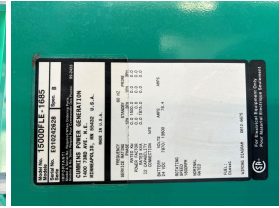

GENERATOR SOURCE

SALES · RENTALS · SERVICE

Cummins - 1500 kW - UNAVAILABLE

Generator Set Specs

Unit#: 089655
Capacity: 1500 kW
Manufacturer: Cummins
Enclosure Type: Enclosed
Voltage: 13800 V
Amps: 78.4 AMPS
Hertz: 60 Hz
Phase: Three-Phase
Location: Brighton, CO
of Leads: 6
Model #: 1500DFLE-1685
Serial #: E010242628
Generator Weight LBS: 65000
Generator Dimensions: 485 x 100 x 159

Engine Specs

Make: Cummins
Year: 2001
Hours: 344
Fuel Tank Capacity (Gallons): 2200
Fuel Tank Type: Double Wall Base
Model #: KTA50-G9
Serial #: 77931-240

Price: Call us at 800-853-2073 for a quote

Generator Source thoroughly tests all of our products!