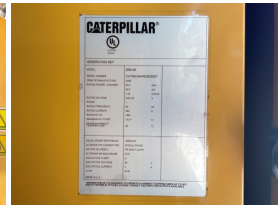

### Generator Set Specs

**Unit#:** 089658  
**Capacity:** 60 kW  
**Manufacturer:** Caterpillar  
**Enclosure Type:** Sound Attenuated Enclosure  
**Voltage:** 120/240 V  
**Amps:** 250 AMPS  
**Hertz:** 60 Hz  
**Circuit Breaker Amps:** 200  
**Phase:** Single-Phase  
**Location:** Jacksonville, FL  
**# of Leads:** 4  
**Model #:** D60-4S  
**Serial #:** CAT00C44HNCE00527  
**Generator Dimensions:** 113" X 46" X 87"

### Engine Specs

**Make:** CAT  
**Year:** 2006  
**Hours:** 203.1  
**Fuel Tank Capacity (Gallons):** 360  
**Fuel Tank Type:** Double Wall Base  
**Model #:** 3054C  
**Serial #:** E4M00875

**Price:** Call us at 800-853-2073 for a quote