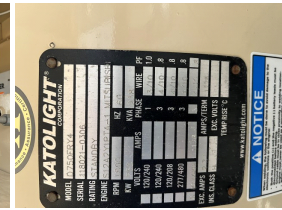

GENERATOR SOURCE

SALES · RENTALS · SERVICE

Katolight - 750 kW - UNAVAILABLE

Generator Set Specs

Unit#: 089677
Capacity: 750 kW
Manufacturer: Katolight
Enclosure Type: Weatherproof Enclosure
Voltage: 277/480 V
Amps: 1128 AMPS
Hertz: 60 Hz
Circuit Breaker Amps: 1200
Phase: Three-Phase
Location: Brighton, CO
of Leads: 10
Model #: D750FRY4
Serial #: 118021-0306
Generator Weight LBS: 32000
Generator Dimensions: 202 x 94 x 136

Engine Specs

Make: Mitsubishi
Year: 2005
Hours: 416
Fuel Tank Capacity (Gallons): 1525
Fuel Tank Type: Double Wall Base
Model #: S12A2-Y1PTA-1
Serial #: 24675

Price: Call us at 800-853-2073 for a quote

Generator Source thoroughly tests all of our products!