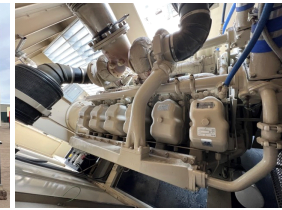

GENERATOR SOURCE

SALES · RENTALS · SERVICE

Katolight - 750 kW - UNAVAILABLE

Generator Set Specs

Unit#: 089677
Capacity: 750 kW
Manufacturer: Katolight
Enclosure Type: Weatherproof Enclosure
Voltage: 277/480 V
Amps: 1128 AMPS
Hertz: 60 Hz
Circuit Breaker Amps: 1200
Phase: Three-Phase
Location: Brighton, CO
of Leads: 10
Model #: D750FRY4
Serial #: 118021-0306
Generator Weight LBS: 32000
Generator Dimensions: 202 x 94 x 136

Engine Specs

Make: Mitsubishi
Year: 2005
Hours: 416
Fuel Tank Capacity (Gallons): 1525
Fuel Tank Type: Double Wall Base
Model #: S12A2-Y1PTA-1
Serial #: 24675

Price: Call us at 800-853-2073 for a quote

Generator Source thoroughly tests all of our products!