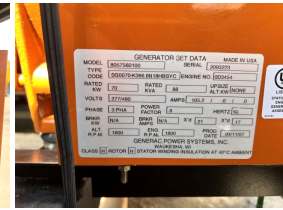

### Generator Set Specs

**Unit#:** 089683  
**Capacity:** 70 kW  
**Manufacturer:** Generac  
**Enclosure Type:** Sound Attenuated Enclosure  
**Voltage:** 277/480 V  
**Amps:** 105.2 AMPS  
**Hertz:** 60 Hz  
**Circuit Breaker Amps:** 60  
**Phase:** Three-Phase  
**Location:** Brighton, CO  
**# of Leads:** 12  
**Model #:** 8057560100  
**Serial #:** 2093223  
**Generator Weight LBS:** 6000  
**Generator Dimensions:** 112 x 41 x 68

### Engine Specs

**Make:** Ford  
**Year:** 2007  
**Hours:** 254  
**Fuel Tank Type:** Double Wall  
**Model #:** WSG1068  
**Serial #:** 07WS65026

**Price:** Call us at 800-853-2073 for a quote