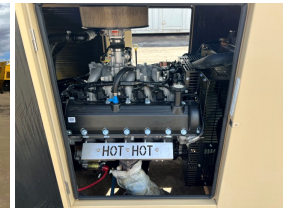

Engine Specs

Make: Ford
Year: 2007
Hours: 254
Fuel Tank Type: Double Wall
Model #: WSG1068
Serial #: 07WS65026