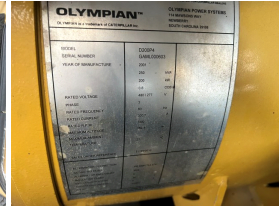

GENERATOR SOURCE

SALES · RENTALS · SERVICE

Olympian - 200 kW - UNAVAILABLE

Generator Set Specs

Unit#: 089685
Capacity: 200 kW
Manufacturer: Olympian
Enclosure Type: Sound Attenuated Enclosure
Voltage: 277/480 V
Amps: 300.7 AMPS
Hertz: 60 Hz
Circuit Breaker Amps: 400
Phase: Three-Phase
Location: Brighton, CO
of Leads: 12
Model #: D200P4
Serial #: GAML000603
Generator Weight LBS: 9000
Generator Dimensions: 154 x 52 x 83

Engine Specs

Make: International
Year: 2001
Hours: 491
Fuel Tank Capacity (Gallons): 200
Fuel Tank Type: Double Wall Base
Model #: GCD325
Serial #: W54486N1288011

Price: Call us at 800-853-2073 for a quote