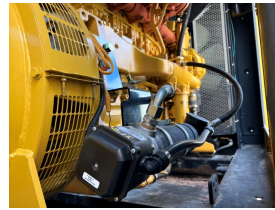

GENERATOR SOURCE

SALES · RENTALS · SERVICE

Caterpillar - 500 kW - UNAVAILABLE

Generator Set Specs

Unit#: 089689
Capacity: 500 kW
Manufacturer: Caterpillar
Enclosure Type: Sound Attenuated Enclosure
Voltage: 277/480 V
Amps: 751 AMPS
Hertz: 60 Hz
Circuit Breaker Amps: 800
Phase: Three-Phase
Location: Brighton, CO
of Leads: 12
Model #: LC6
Serial #: G6B11704
Generator Weight LBS: 18000
Generator Dimensions: 233 x 70 x 119

Engine Specs

Make: Caterpillar
Year: 2007
Hours: 491
Fuel Tank Capacity (Gallons): 900
Fuel Tank Type: Double Wall Base
Model #: C15
Serial #: FSE01448

Price: Call us at 800-853-2073 for a quote

Generator Source thoroughly tests all of our products!