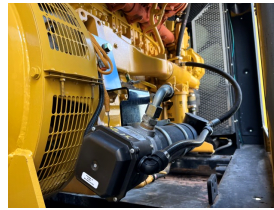

GENERATOR SOURCE

SALES · RENTALS · SERVICE

Caterpillar - 500 kW - UNAVAILABLE

Generator Set Specs

Unit#: 089689
Capacity: 500 kW
Manufacturer: Caterpillar
Enclosure Type: Sound Attenuated Enclosure
Voltage: 277/480 V
Amps: 751 AMPS
Hertz: 60 Hz
Circuit Breaker Amps: 800
Phase: Three-Phase
Location: Brighton, CO
of Leads: 12
Model #: LC6
Serial #: G6B11704
Generator Weight LBS: 18000
Generator Dimensions: 233 x 70 x 119

Engine Specs

Make: Caterpillar
Year: 2007
Hours: 491
Fuel Tank Capacity (Gallons): 900
Fuel Tank Type: Double Wall Base
Model #: C15
Serial #: FSE01448

Price: Call us at 800-853-2073 for a quote

Generator Source thoroughly tests all of our products!