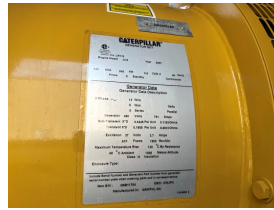

GENERATOR SOURCE

SALES · RENTALS · SERVICE

Caterpillar - 500 kW - UNAVAILABLE

Generator Set Specs

Unit#: 089689
Capacity: 500 kW
Manufacturer: Caterpillar
Enclosure Type: Sound Attenuated Enclosure
Voltage: 277/480 V
Amps: 751 AMPS
Hertz: 60 Hz
Circuit Breaker Amps: 800
Phase: Three-Phase
Location: Brighton, CO
of Leads: 12
Model #: LC6
Serial #: G6B11704
Generator Weight LBS: 18000
Generator Dimensions: 233 x 70 x 119

Engine Specs

Make: Caterpillar
Year: 2007
Hours: 491
Fuel Tank Capacity (Gallons): 900
Fuel Tank Type: Double Wall Base
Model #: C15
Serial #: FSE01448

Price: Call us at 800-853-2073 for a quote

Generator Source thoroughly tests all of our products!