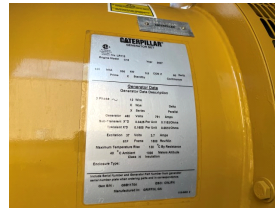

GENERATOR SOURCE

SALES · RENTALS · SERVICE

Caterpillar - 500 kW - UNAVAILABLE

Generator Set Specs

Unit#: 089689
Capacity: 500 kW
Manufacturer: Caterpillar
Enclosure Type: Sound Attenuated Enclosure
Voltage: 277/480 V
Amps: 751 AMPS
Hertz: 60 Hz
Circuit Breaker Amps: 800
Phase: Three-Phase
Location: Brighton, CO
of Leads: 12
Model #: LC6
Serial #: G6B11704
Generator Weight LBS: 18000
Generator Dimensions: 233 x 70 x 119

Engine Specs

Make: Caterpillar
Year: 2007
Hours: 491
Fuel Tank Capacity (Gallons): 900
Fuel Tank Type: Double Wall Base
Model #: C15
Serial #: FSE01448

Price: Call us at 800-853-2073 for a quote

Generator Source thoroughly tests all of our products!