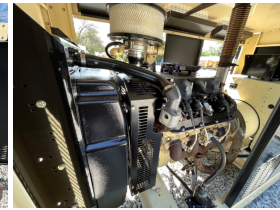

GENERATOR SOURCE

SALES · RENTALS · SERVICE

Kohler - 95 kW - UNAVAILABLE

Generator Set Specs

Unit#: 089693
Capacity: 95 kW
Manufacturer: Kohler
Enclosure Type: Enclosed
Voltage: 120/240 V
Amps: 395 AMPS
Hertz: 60 Hz
Circuit Breaker Amps: 250
Phase: Single-Phase
Location: Jacksonville, FL
of Leads: 4
Serial #: 2074985
Generator Weight LBS: 4500
Generator Dimensions: 106" X
46" X 74"

Engine Specs

Make: GM
Year: 2005
Hours: 457.3
Fuel Tank Type:
Single Wall
Model #: 8.1 L
Serial #: 8P1L11394

Price: Call us at 800-853-2073 for a quote

Generator Source thoroughly tests all of our products!