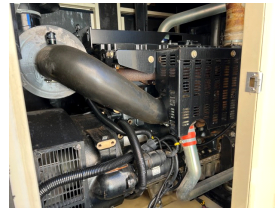

Price: Call us at 800-853-2073 for a quote

Generator Source thoroughly tests all of our products!

The pricing displayed on our website is subject to change based on deinstallation costs, installation requirements, rigging/disposal, and any other situational variables, but we do try to keep it as up to date as possible.

Copyright © Generator Source. All Rights Reserved. Caterpillar, Detroit, Cummins, Perkins, SDMO, and all other brand names are trademarks of their individual prospective companies.

sales@generatorsource.com - generatorsource.com
303-659-2073 - 1-800-853-2073

FORMERLY
Diesel
SERVICE & SUPPLY