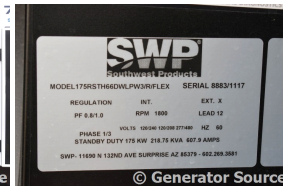

GENERATOR SOURCE

SALES · RENTALS · SERVICE

SWP - 175 kW - FOR RENT

Generator Set Specs

Unit#: 071050
Capacity: 175 kW
Manufacturer: SWP
Enclosure Type: Sound Attenuated Enclosure Mounted on Trailer
Voltage: 240 | 208 | 480 V
Amps: 729 / 608 / 264 AMPS
Hertz: 60 Hz
Circuit Breaker Amps: 600
Phase: Voltage Selector Switch
Location: Brighton, CO
of Leads: 12
Model #: GS220
Serial #: 8883/1117
Generator Weight LBS: 10100
Generator Dimensions: 231"L X 82"W X 87"H

Engine Specs

Make: Perkins
Year: 2018
Hours: 1842
Fuel: Diesel
Fuel Tank Capacity (Gallons): 230
Fuel Tank Type: Double Wall Base
Model #: 1106D-E66TA
Serial #: R006018A

Price: Call us at 800-853-2073 for a quote