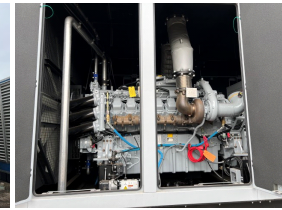

GENERATOR SOURCE

SALES · RENTALS · SERVICE

MTU - 1000 kW - UNAVAILABLE

Generator Set Specs

Unit#: 071263
Capacity: 1000 kW
Manufacturer: MTU
Enclosure Type: Sound Attenuated Enclosure
Voltage: 277/480 V
Amps: 1504 AMPS
Hertz: 60 Hz
Circuit Breaker Amps: 1600
Phase: Three-Phase
Location: Brighton, CO
of Leads: 6
Model #: DS1000
Serial #: 95020501447
Generator Weight LBS: 40600
Generator Dimensions: 301 x 107 x 156

Engine Specs

Make: MTU
Year: 2022
Hours: 0
Fuel Tank Capacity (Gallons): 2200
Fuel Tank Type: Double Wall Base
Model #: 16V2000G86S
Serial #: 5452000843

Price: Call us at 800-853-2073 for a quote

Generator Source thoroughly tests all of our products!