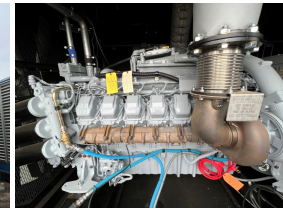

Price: Call us at 800-853-2073 for a quote

Generator Source thoroughly tests all of our products!

The pricing displayed on our website is subject to change based on deinstallation costs, installation requirements, rigging/disposal, and any other situational variables, but we do try to keep it as up to date as possible.

Copyright © Generator Source. All Rights Reserved. Caterpillar, Detroit, Cummins, Perkins, SDMO, and all other brand names are trademarks of their individual prospective companies.

sales@generatorsource.com - generatorsource.com
303-659-2073 - 1-800-853-2073

FORMERLY
Diesel
SERVICE & SUPPLY