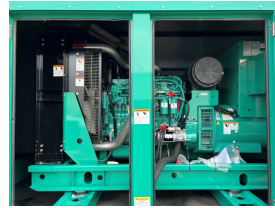

GENERATOR SOURCE

SALES · RENTALS · SERVICE

Cummins - 300 kW - UNAVAILABLE

Generator Set Specs

Unit#: 071294
Capacity: 300 kW
Manufacturer: Cummins
Enclosure Type: Sound Attenuated Enclosure
Voltage: 277/480 V
Amps: 451 AMPS
Hertz: 60 Hz
Circuit Breaker Amps: 600
Phase: Three-Phase
Location: Brighton, CO
of Leads: 12
Model #: DQDAC 2220249
Serial #: A230191049
Generator Weight LBS: 12000
Generator Dimensions: 190 x 86 x 115

Engine Specs

Make: Cummins
Year: 2023
Hours: 0
Fuel Tank Capacity (Gallons): 619
Fuel Tank Type: Double Wall Base
Model #: QSL9-G7
Serial #: 99054536

Price: Call us at 800-853-2073 for a quote

Generator Source thoroughly tests all of our products!