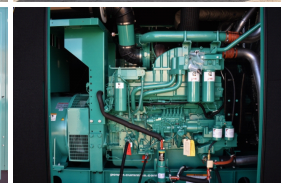

### Generator Set Specs

**Unit#:** 071298  
**Capacity:** 1000 kW  
**Manufacturer:** Cummins  
**Enclosure Type:** Sound Attenuated Enclosure  
**Voltage:** 277/480 V  
**Amps:** 1504 AMPS  
**Hertz:** 60 Hz  
**Circuit Breaker Amps:** 1600  
**Phase:** Three-Phase  
**Location:** Brighton, CO  
**# of Leads:** 12  
**Model #:** DQFAD-2240242  
**Serial #:** K230290703  
**Generator Weight LBS:** 30000  
**Generator Dimensions:** 328 x 102 x 144

### Engine Specs

**Make:** Cummins  
**Year:** 2023  
**Hours:** 0  
**Fuel Tank Capacity (Gallons):** 2042  
**Fuel Tank Type:** Double Wall Base  
**Model #:** QST30-G5 NR2  
**Serial #:** 37290258

**Price:** Call us at 800-853-2073 for a quote