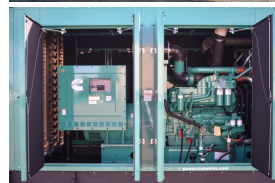

### Generator Set Specs

**Unit#:** 071298  
**Capacity:** 1000 kW  
**Manufacturer:** Cummins  
**Enclosure Type:** Sound Attenuated Enclosure  
**Voltage:** 277/480 V  
**Amps:** 1504 AMPS  
**Hertz:** 60 Hz  
**Circuit Breaker Amps:** 1600  
**Phase:** Three-Phase  
**Location:** Brighton, CO  
**# of Leads:** 12  
**Model #:** DQFAD-2240242  
**Serial #:** K230290703  
**Generator Weight LBS:** 30000  
**Generator Dimensions:** 328 x 102 x 144

### Engine Specs

**Make:** Cummins  
**Year:** 2023  
**Hours:** 0  
**Fuel Tank Capacity (Gallons):** 2042  
**Fuel Tank Type:** Double Wall Base  
**Model #:** QST30-G5 NR2  
**Serial #:** 37290258

**Price:** Call us at 800-853-2073 for a quote