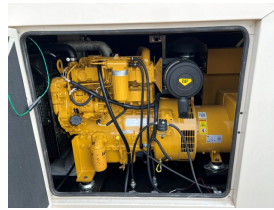

### Generator Set Specs

**Unit#:** 071305  
**Capacity:** 50 kW  
**Manufacturer:** Caterpillar  
**Enclosure Type:** Sound Attenuated Enclosure  
**Voltage:** 120/208 V  
**Amps:** 173 AMPS  
**Hertz:** 60 Hz  
**Circuit Breaker Amps:** 250  
**Phase:** Three-Phase  
**Location:** Brighton, CO  
**# of Leads:** 12  
**Model #:** D50 GC  
**Serial #:** CAT00D50CT9300236  
**Generator Weight LBS:** 5000  
**Generator Dimensions:** 116 x 44 x 63

### Engine Specs

**Make:** Caterpillar  
**Year:** 2022  
**Hours:** 0  
**Fuel Tank Capacity (Gallons):** 123  
**Fuel Tank Type:** Double Wall Base  
**Model #:** C4.4  
**Serial #:** E3L67490

**Price:** Call us at 800-853-2073 for a quote