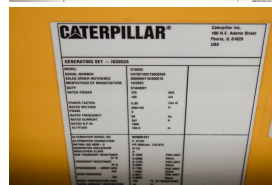

GENERATOR SOURCE

SALES · RENTALS · SERVICE

Caterpillar - 100 kW - UNAVAILABLE

Generator Set Specs

Unit#: 071311
Capacity: 100 kW
Manufacturer: Caterpillar
Enclosure Type: Sound Attenuated Enclosure
Voltage: 120/208 V
Amps: 347 AMPS
Hertz: 60 Hz
Circuit Breaker Amps: 400
Phase: Three-Phase
Location: Brighton, CO
of Leads: 12
Model #: D100GC
Serial #: CAT0D100CT9600359
Generator Weight LBS: 5000
Generator Dimensions: 128 x 44 x71

Engine Specs

Make: Caterpillar
Year: 2022
Hours: 0
Fuel Tank Capacity (Gallons): 203
Fuel Tank Type: Double Wall Base
Model #: C4.4
Serial #: E5G12262

Price: Call us at 800-853-2073 for a quote

Generator Source thoroughly tests all of our products!