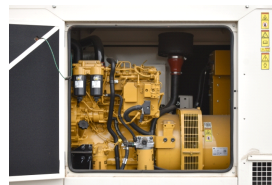

GENERATOR SOURCE

SALES · RENTALS · SERVICE

Caterpillar - 100 kW - UNAVAILABLE

Generator Set Specs

Unit#: 071311
Capacity: 100 kW
Manufacturer: Caterpillar
Enclosure Type: Sound Attenuated Enclosure
Voltage: 120/208 V
Amps: 347 AMPS
Hertz: 60 Hz
Circuit Breaker Amps: 400
Phase: Three-Phase
Location: Brighton, CO
of Leads: 12
Model #: D100GC
Serial #: CAT0D100CT9600359
Generator Weight LBS: 5000
Generator Dimensions: 128 x 44 x71

Engine Specs

Make: Caterpillar
Year: 2022
Hours: 0
Fuel Tank Capacity (Gallons): 203
Fuel Tank Type: Double Wall Base
Model #: C4.4
Serial #: E5G12262

Price: Call us at 800-853-2073 for a quote

Generator Source thoroughly tests all of our products!