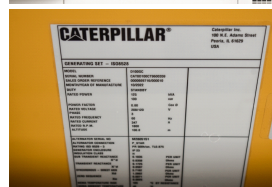

GENERATOR SOURCE

SALES · RENTALS · SERVICE

Caterpillar - 100 kW - UNAVAILABLE

Generator Set Specs

Unit#: 071311
Capacity: 100 kW
Manufacturer: Caterpillar
Enclosure Type: Sound Attenuated Enclosure
Voltage: 120/208 V
Amps: 347 AMPS
Hertz: 60 Hz
Circuit Breaker Amps: 400
Phase: Three-Phase
Location: Brighton, CO
of Leads: 12
Model #: D100GC
Serial #: CAT0D100CT9600359
Generator Weight LBS: 5000
Generator Dimensions: 128 x 44 x71

Engine Specs

Make: Caterpillar
Year: 2022
Hours: 0
Fuel Tank Capacity (Gallons): 203
Fuel Tank Type: Double Wall Base
Model #: C4.4
Serial #: E5G12262

Price: Call us at 800-853-2073 for a quote

Generator Source thoroughly tests all of our products!