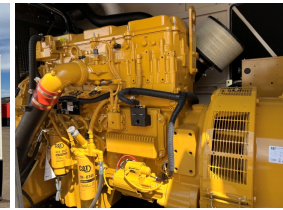

### Generator Set Specs

**Unit#:** 071313  
**Capacity:** 400 kW  
**Manufacturer:** Caterpillar  
**Enclosure Type:** Sound Attenuated Enclosure  
**Voltage:** 277/480 V  
**Amps:** 601 AMPS  
**Hertz:** 60 Hz  
**Circuit Breaker Amps:** 600  
**Phase:** Three-Phase  
**Location:** Brighton, CO  
**# of Leads:** 6  
**Model #:** D400GC  
**Serial #:** CAT0D400KRE400197  
**Generator Weight LBS:** 10600  
**Generator Dimensions:** 182 x 64 x 100

### Engine Specs

**Make:** Caterpillar  
**Year:** 2023  
**Hours:** 0  
**Fuel Tank Capacity (Gallons):** 711  
**Fuel Tank Type:** Double Wall Base  
**Model #:** C13  
**Serial #:** PW301671

**Price:** Call us at 800-853-2073 for a quote