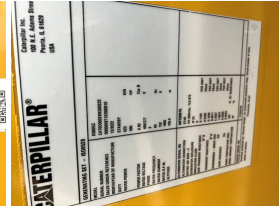

GENERATOR SOURCE

SALES · RENTALS · SERVICE

Caterpillar - 500 kW - UNAVAILABLE

Generator Set Specs

Unit#: 071317
Capacity: 500 kW
Manufacturer: Caterpillar
Enclosure Type: Sound Attenuated Enclosure
Voltage: 277/480 V
Amps: 752 AMPS
Hertz: 60 Hz
Circuit Breaker Amps: 800
Phase: Three-Phase
Location: Brighton, CO
of Leads: 6
Model #: D500GC
Serial #: CAT0D500ERK500222
Generator Weight LBS: 12000
Generator Dimensions: 190 x 64 x 105

Engine Specs

Make: Caterpillar
Year: 2022
Hours: 0
Fuel Tank Capacity (Gallons): 878
Fuel Tank Type: Double Wall Base
Model #: C15
Serial #: FTE04742

Price: Call us at 800-853-2073 for a quote

Generator Source thoroughly tests all of our products!