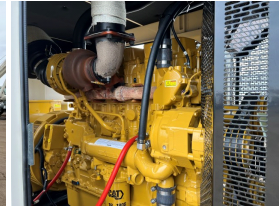

GENERATOR SOURCE

SALES · RENTALS · SERVICE

Caterpillar - 500 kW - UNAVAILABLE

Generator Set Specs

Unit#: 071317
Capacity: 500 kW
Manufacturer: Caterpillar
Enclosure Type: Sound Attenuated Enclosure
Voltage: 277/480 V
Amps: 752 AMPS
Hertz: 60 Hz
Circuit Breaker Amps: 800
Phase: Three-Phase
Location: Brighton, CO
of Leads: 6
Model #: D500GC
Serial #: CAT0D500ERK500222
Generator Weight LBS: 12000
Generator Dimensions: 190 x 64 x 105

Engine Specs

Make: Caterpillar
Year: 2022
Hours: 0
Fuel Tank Capacity (Gallons): 878
Fuel Tank Type: Double Wall Base
Model #: C15
Serial #: FTE04742

Price: Call us at 800-853-2073 for a quote

Generator Source thoroughly tests all of our products!