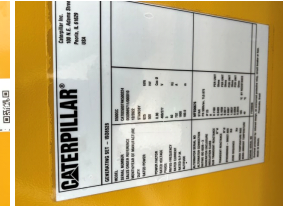

Price: Call us at 800-853-2073 for a quote

Generator Source thoroughly tests all of our products!

The pricing displayed on our website is subject to change based on deinstallation costs, installation requirements, rigging/disposal, and any other situational variables, but we do try to keep it as up to date as possible.

Copyright © Generator Source. All Rights Reserved. Caterpillar, Detroit, Cummins, Perkins, SDMO, and all other brand names are trademarks of their individual prospective companies.

sales@generatorsource.com - generatorsource.com
303-659-2073 - 1-800-853-2073

FORMERLY
Diesel
SERVICE & SUPPLY