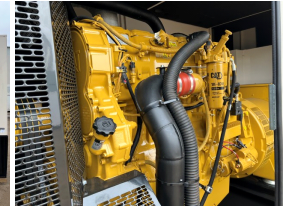

### Generator Set Specs

**Unit#:** 071318  
**Capacity:** 500 kW  
**Manufacturer:** Caterpillar  
**Enclosure Type:** Sound Attenuated Enclosure  
**Voltage:** 277/480 V  
**Amps:** 752 AMPS  
**Hertz:** 60 Hz  
**Circuit Breaker Amps:** 800  
**Phase:** Three-Phase  
**Location:** Brighton, CO  
**# of Leads:** 6  
**Model #:** D500GC  
**Serial #:** CAT0D500TRK500224  
**Generator Weight LBS:** 12000  
**Generator Dimensions:** 190 x 64 x 105

### Engine Specs

**Make:** Caterpillar  
**Year:** 2022  
**Hours:** 0  
**Fuel Tank Capacity (Gallons):** 878  
**Fuel Tank Type:** Double Wall Base  
**Model #:** C15  
**Serial #:** FTE05046

**Price:** Call us at 800-853-2073 for a quote