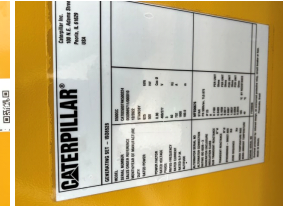

GENERATOR SOURCE

SALES · RENTALS · SERVICE

Caterpillar - 500 kW - UNAVAILABLE

Generator Set Specs

Unit#: 071318
Capacity: 500 kW
Manufacturer: Caterpillar
Enclosure Type: Sound Attenuated Enclosure
Voltage: 277/480 V
Amps: 752 AMPS
Hertz: 60 Hz
Circuit Breaker Amps: 800
Phase: Three-Phase
Location: Brighton, CO
of Leads: 6
Model #: D500GC
Serial #: CAT0D500TRK500224
Generator Weight LBS: 12000
Generator Dimensions: 190 x 64 x 105

Engine Specs

Make: Caterpillar
Year: 2022
Hours: 0
Fuel Tank Capacity (Gallons): 878
Fuel Tank Type: Double Wall Base
Model #: C15
Serial #: FTE05046

Price: Call us at 800-853-2073 for a quote

Generator Source thoroughly tests all of our products!