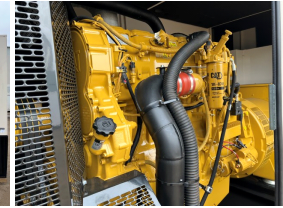

GENERATOR SOURCE

SALES · RENTALS · SERVICE

Caterpillar - 500 kW - UNAVAILABLE

Generator Set Specs

Unit#: 071318
Capacity: 500 kW
Manufacturer: Caterpillar
Enclosure Type: Sound Attenuated Enclosure
Voltage: 277/480 V
Amps: 752 AMPS
Hertz: 60 Hz
Circuit Breaker Amps: 800
Phase: Three-Phase
Location: Brighton, CO
of Leads: 6
Model #: D500GC
Serial #: CAT0D500TRK500224
Generator Weight LBS: 12000
Generator Dimensions: 190 x 64 x 105

Engine Specs

Make: Caterpillar
Year: 2022
Hours: 0
Fuel Tank Capacity (Gallons): 878
Fuel Tank Type: Double Wall Base
Model #: C15
Serial #: FTE05046

Price: Call us at 800-853-2073 for a quote

Generator Source thoroughly tests all of our products!