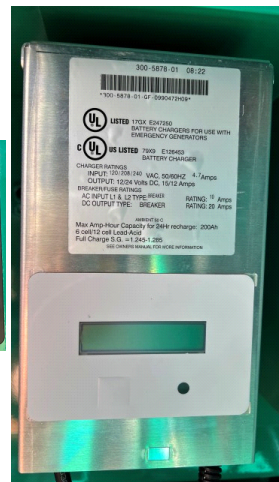

GENERATOR SOURCE

SALES · RENTALS · SERVICE

Cummins - 500 kW - UNAVAILABLE

Generator Set Specs

Unit#: 071352
Capacity: 500 kW
Manufacturer: Cummins
Enclosure Type: Sound Attenuated Enclosure
Voltage: 277/480 V
Amps: 753 AMPS
Hertz: 60 Hz
Circuit Breaker Amps: 800
Phase: Three-Phase
Location: Brighton, CO
of Leads: 4
Model #: DFEK2260539
Serial #: C230215242
Generator Weight LBS: 16500
Generator Dimensions: 190 x 86 x 125

Engine Specs

Make: Cummins
Year: 2023
Hours: 0
Fuel Tank Capacity (Gallons): 850
Fuel Tank Type: Double Wall Base
Model #: QSX15-G9
Serial #: 80498768

Price: Call us at 800-853-2073 for a quote

Generator Source thoroughly tests all of our products!