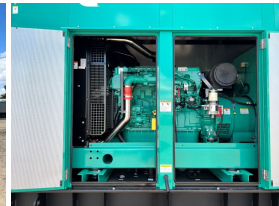

GENERATOR SOURCE

SALES · RENTALS · SERVICE

Cummins - 500 kW - UNAVAILABLE

Generator Set Specs

Unit#: 071352
Capacity: 500 kW
Manufacturer: Cummins
Enclosure Type: Sound Attenuated Enclosure
Voltage: 277/480 V
Amps: 753 AMPS
Hertz: 60 Hz
Circuit Breaker Amps: 800
Phase: Three-Phase
Location: Brighton, CO
of Leads: 4
Model #: DFEK2260539
Serial #: C230215242
Generator Weight LBS: 16500
Generator Dimensions: 190 x 86 x 125

Engine Specs

Make: Cummins
Year: 2023
Hours: 0
Fuel Tank Capacity (Gallons): 850
Fuel Tank Type: Double Wall Base
Model #: QSX15-G9
Serial #: 80498768

Price: Call us at 800-853-2073 for a quote

Generator Source thoroughly tests all of our products!