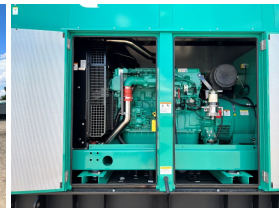

GENERATOR SOURCE

SALES · RENTALS · SERVICE

Cummins - 500 kW - UNAVAILABLE

Generator Set Specs

Unit#: 071353
Capacity: 500 kW
Manufacturer: Cummins
Enclosure Type: Sound Attenuated Enclosure
Voltage: 277/480 V
Amps: 753 AMPS
Hertz: 60 Hz
Circuit Breaker Amps: 800
Phase: Three-Phase
Location: Brighton, CO
of Leads: 4
Model #: DFEK 2260539
Serial #: C230216094
Generator Weight LBS: 16500
Generator Dimensions: 190 x 86 x 125

Engine Specs

Make: Cummins
Year: 2023
Hours: 0
Fuel Tank Capacity (Gallons): 850
Fuel Tank Type: Double Wall Base
Model #: QSX15-G9
Serial #: 80498781

Price: Call us at 800-853-2073 for a quote

Generator Source thoroughly tests all of our products!