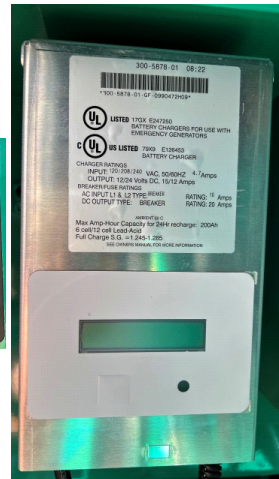

GENERATOR SOURCE

SALES · RENTALS · SERVICE

Cummins - 500 kW - UNAVAILABLE

Generator Set Specs

Unit#: 071353
Capacity: 500 kW
Manufacturer: Cummins
Enclosure Type: Sound Attenuated Enclosure
Voltage: 277/480 V
Amps: 753 AMPS
Hertz: 60 Hz
Circuit Breaker Amps: 800
Phase: Three-Phase
Location: Brighton, CO
of Leads: 4
Model #: DFEK 2260539
Serial #: C230216094
Generator Weight LBS: 16500
Generator Dimensions: 190 x 86 x 125

Engine Specs

Make: Cummins
Year: 2023
Hours: 0
Fuel Tank Capacity (Gallons): 850
Fuel Tank Type: Double Wall Base
Model #: QSX15-G9
Serial #: 80498781

Price: Call us at 800-853-2073 for a quote

Generator Source thoroughly tests all of our products!