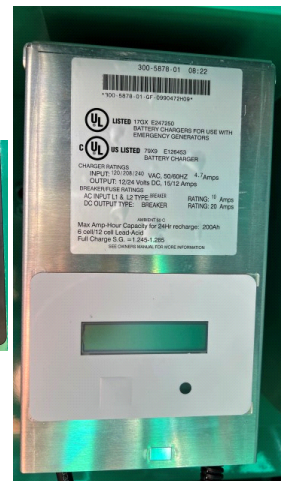

GENERATOR SOURCE

SALES · RENTALS · SERVICE

Cummins - 500 kW - UNAVAILABLE

Generator Set Specs

Unit#: 071354
Capacity: 500 kW
Manufacturer: Cummins
Enclosure Type: Sound Attenuated Enclosure
Voltage: 277/480 V
Amps: 753 AMPS
Hertz: 60 Hz
Circuit Breaker Amps: 800
Phase: Three-Phase
Location: Brighton, CO
of Leads: 4
Model #: DFEK 2260539
Serial #: C230216093
Generator Weight LBS: 16500
Generator Dimensions: 190 x 86 x 125

Engine Specs

Make: Cummins
Year: 2023
Hours: 0
Fuel Tank Capacity (Gallons): 850
Fuel Tank Type: Double Wall Base
Model #: QSX15-G9
Serial #: 80498786

Price: Call us at 800-853-2073 for a quote

Generator Source thoroughly tests all of our products!