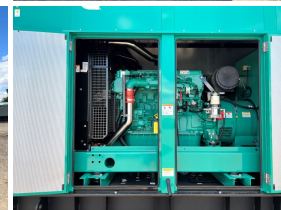

GENERATOR SOURCE

SALES · RENTALS · SERVICE

Cummins - 500 kW - UNAVAILABLE

Generator Set Specs

Unit#: 071354
Capacity: 500 kW
Manufacturer: Cummins
Enclosure Type: Sound Attenuated Enclosure
Voltage: 277/480 V
Amps: 753 AMPS
Hertz: 60 Hz
Circuit Breaker Amps: 800
Phase: Three-Phase
Location: Brighton, CO
of Leads: 4
Model #: DFEK 2260539
Serial #: C230216093
Generator Weight LBS: 16500
Generator Dimensions: 190 x 86 x 125

Engine Specs

Make: Cummins
Year: 2023
Hours: 0
Fuel Tank Capacity (Gallons): 850
Fuel Tank Type: Double Wall Base
Model #: QSX15-G9
Serial #: 80498786

Price: Call us at 800-853-2073 for a quote

Generator Source thoroughly tests all of our products!