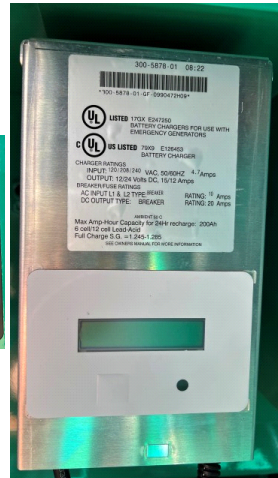

GENERATOR SOURCE

SALES · RENTALS · SERVICE

Cummins - 500 kW - UNAVAILABLE

Generator Set Specs

Unit#: 071355
Capacity: 500 kW
Manufacturer: Cummins
Enclosure Type: Sound Attenuated Enclosure
Voltage: 277/480 V
Amps: 753 AMPS
Hertz: 60 Hz
Circuit Breaker Amps: 800
Phase: Three-Phase
Location: Brighton, CO
of Leads: 4
Model #: DFEK2260539
Serial #: C230216096
Generator Weight LBS: 16500
Generator Dimensions: 190 x 86 x 124

Engine Specs

Make: Cummins
Year: 2023
Hours: 0
Fuel Tank Capacity (Gallons): 850
Fuel Tank Type: Double Wall Base
Model #: QSX15-G9
Serial #: 80498784

Price: Call us at 800-853-2073 for a quote

Generator Source thoroughly tests all of our products!