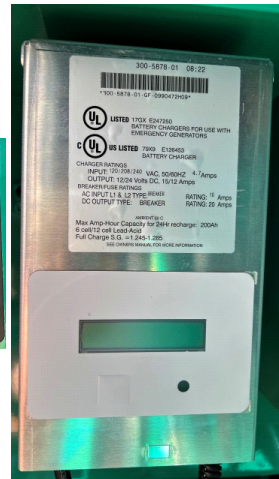

GENERATOR SOURCE

SALES · RENTALS · SERVICE

Cummins - 500 kW - UNAVAILABLE

Generator Set Specs

Unit#: 071357
Capacity: 500 kW
Manufacturer: Cummins
Enclosure Type: Sound Attenuated Enclosure
Voltage: 277/480 V
Amps: 753 AMPS
Hertz: 60 Hz
Circuit Breaker Amps: 800
Phase: Three-Phase
Location: Brighton, CO
of Leads: 4
Model #: DFEK2260539
Serial #: C230217181
Generator Weight LBS: 16500
Generator Dimensions: 190 x 86 x 124

Engine Specs

Make: Cummins
Year: 2023
Hours: 0
Fuel Tank Capacity (Gallons): 850
Fuel Tank Type: Double Wall Base
Model #: QSX15-Gp
Serial #: 80503404

Price: Call us at 800-853-2073 for a quote

Generator Source thoroughly tests all of our products!