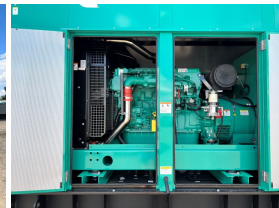

GENERATOR SOURCE

SALES · RENTALS · SERVICE

Cummins - 500 kW - UNAVAILABLE

Generator Set Specs

Unit#: 071357
Capacity: 500 kW
Manufacturer: Cummins
Enclosure Type: Sound Attenuated Enclosure
Voltage: 277/480 V
Amps: 753 AMPS
Hertz: 60 Hz
Circuit Breaker Amps: 800
Phase: Three-Phase
Location: Brighton, CO
of Leads: 4
Model #: DFEK2260539
Serial #: C230217181
Generator Weight LBS: 16500
Generator Dimensions: 190 x 86 x 124

Engine Specs

Make: Cummins
Year: 2023
Hours: 0
Fuel Tank Capacity (Gallons): 850
Fuel Tank Type: Double Wall Base
Model #: QSX15-Gp
Serial #: 80503404

Price: Call us at 800-853-2073 for a quote

Generator Source thoroughly tests all of our products!