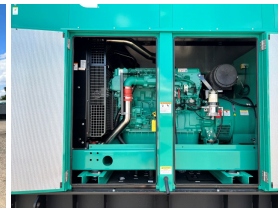

GENERATOR SOURCE

SALES · RENTALS · SERVICE

Cummins - 500 kW - UNAVAILABLE

Generator Set Specs

Unit#: 071357
Capacity: 500 kW
Manufacturer: Cummins
Enclosure Type: Sound Attenuated Enclosure
Voltage: 277/480 V
Amps: 753 AMPS
Hertz: 60 Hz
Circuit Breaker Amps: 800
Phase: Three-Phase
Location: Brighton, CO
of Leads: 4
Model #: DFEK2260539
Serial #: C230217181
Generator Weight LBS: 16500
Generator Dimensions: 190 x 86 x 124

Engine Specs

Make: Cummins
Year: 2023
Hours: 0
Fuel Tank Capacity (Gallons): 850
Fuel Tank Type: Double Wall Base
Model #: QSX15-Gp
Serial #: 80503404

Price: Call us at 800-853-2073 for a quote

Generator Source thoroughly tests all of our products!