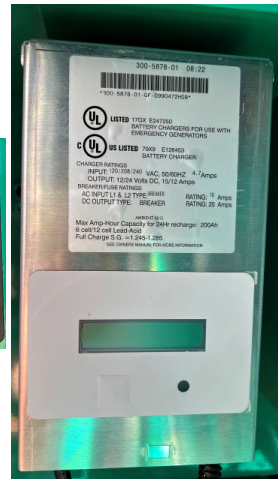

GENERATOR SOURCE

SALES · RENTALS · SERVICE

Cummins - 500 kW - UNAVAILABLE

Generator Set Specs

Unit#: 071357
Capacity: 500 kW
Manufacturer: Cummins
Enclosure Type: Sound Attenuated Enclosure
Voltage: 277/480 V
Amps: 753 AMPS
Hertz: 60 Hz
Circuit Breaker Amps: 800
Phase: Three-Phase
Location: Brighton, CO
of Leads: 4
Model #: DFEK2260539
Serial #: C230217181
Generator Weight LBS: 16500
Generator Dimensions: 190 x 86 x 124

Engine Specs

Make: Cummins
Year: 2023
Hours: 0
Fuel Tank Capacity (Gallons): 850
Fuel Tank Type: Double Wall Base
Model #: QSX15-Gp
Serial #: 80503404

Price: Call us at 800-853-2073 for a quote

Generator Source thoroughly tests all of our products!