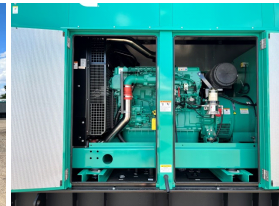

## Cummins - 500 kW - UNAVAILABLE

### Generator Set Specs

**Unit#:** 071359  
**Capacity:** 500 kW  
**Manufacturer:** Cummins  
**Enclosure Type:** Sound Attenuated Enclosure  
**Voltage:** 277/480 V  
**Amps:** 753 AMPS  
**Hertz:** 60 Hz  
**Circuit Breaker Amps:** 800  
**Phase:** Three-Phase  
**Location:** Brighton, CO  
**# of Leads:** 4  
**Model #:** DFEK-2260539  
**Serial #:** C230217183  
**Generator Weight LBS:** 16500  
**Generator Dimensions:** 190 x 86 x 125

### Engine Specs

**Make:** Cummins  
**Year:** 2023  
**Hours:** 0  
**Fuel Tank Capacity (Gallons):** 850  
**Fuel Tank Type:** Double Wall Base  
**Model #:** QSX15-G9  
**Serial #:** 80503401

**Price:** Call us at 800-853-2073 for a quote