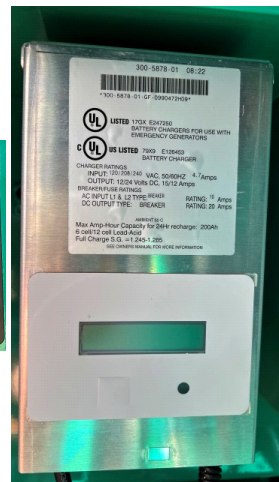

## Cummins - 500 kW - UNAVAILABLE

### Generator Set Specs

**Unit#:** 071359  
**Capacity:** 500 kW  
**Manufacturer:** Cummins  
**Enclosure Type:** Sound Attenuated Enclosure  
**Voltage:** 277/480 V  
**Amps:** 753 AMPS  
**Hertz:** 60 Hz  
**Circuit Breaker Amps:** 800  
**Phase:** Three-Phase  
**Location:** Brighton, CO  
**# of Leads:** 4  
**Model #:** DFEK-2260539  
**Serial #:** C230217183  
**Generator Weight LBS:** 16500  
**Generator Dimensions:** 190 x 86 x 125

### Engine Specs

**Make:** Cummins  
**Year:** 2023  
**Hours:** 0  
**Fuel Tank Capacity (Gallons):** 850  
**Fuel Tank Type:** Double Wall Base  
**Model #:** QSX15-G9  
**Serial #:** 80503401

**Price:** Call us at 800-853-2073 for a quote