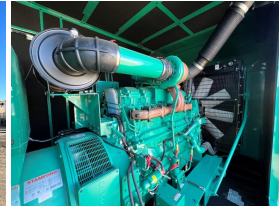

GENERATOR SOURCE

SALES · RENTALS · SERVICE

Cummins - 800 kW - UNAVAILABLE

Generator Set Specs

Unit#: 071360
Capacity: 800 kW
Manufacturer: Cummins
Enclosure Type: Sound Attenuated Enclosure
Voltage: 277/480 V
Amps: 1202 AMPS
Hertz: 60 Hz
Circuit Breaker Amps: 1200
Phase: Three-Phase
Location: Brighton, CO
of Leads: 12
Model #: DQCC*2270158
Serial #: C230210627
Generator Weight LBS: 30000
Generator Dimensions: 308 x 102 x 144

Engine Specs

Make: Cummins
Year: 2023
Hours: 0
Fuel Tank Capacity (Gallons): 1484
Fuel Tank Type: Double Wall Base
Model #: QSK23-G7
Serial #: 85014433

Price: Call us at 800-853-2073 for a quote

Generator Source thoroughly tests all of our products!