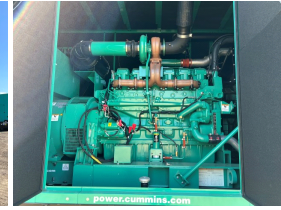

GENERATOR SOURCE

SALES · RENTALS · SERVICE

Cummins - 800 kW - UNAVAILABLE

Generator Set Specs

Unit#: 071362
Capacity: 800 kW
Manufacturer: Cummins
Enclosure Type: Sound Attenuated Enclosure
Voltage: 277/480 V
Amps: 1202 AMPS
Hertz: 60 Hz
Circuit Breaker Amps: 1200
Phase: Three-Phase
Location: Brighton, CO
of Leads: 12
Model #: DQCC2270158
Serial #: C230212569
Generator Weight LBS: 29000
Generator Dimensions: 303 x 102 x 151

Engine Specs

Make: Cummins
Year: 2023
Hours: 0
Fuel Tank Capacity (Gallons): 1484
Fuel Tank Type: Double Wall Base
Model #: QSK23-G7
Serial #: 85013812

Price: Call us at 800-853-2073 for a quote

Generator Source thoroughly tests all of our products!