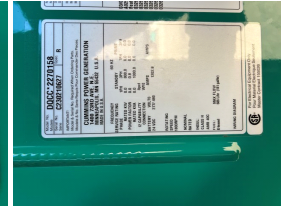

GENERATOR SOURCE

SALES · RENTALS · SERVICE

Cummins - 800 kW - UNAVAILABLE

Generator Set Specs

Unit#: 071362
Capacity: 800 kW
Manufacturer: Cummins
Enclosure Type: Sound Attenuated Enclosure
Voltage: 277/480 V
Amps: 1202 AMPS
Hertz: 60 Hz
Circuit Breaker Amps: 1200
Phase: Three-Phase
Location: Brighton, CO
of Leads: 12
Model #: DQCC2270158
Serial #: C230212569
Generator Weight LBS: 29000
Generator Dimensions: 303 x 102 x 151

Engine Specs

Make: Cummins
Year: 2023
Hours: 0
Fuel Tank Capacity (Gallons): 1484
Fuel Tank Type: Double Wall Base
Model #: QSK23-G7
Serial #: 85013812

Price: Call us at 800-853-2073 for a quote

Generator Source thoroughly tests all of our products!