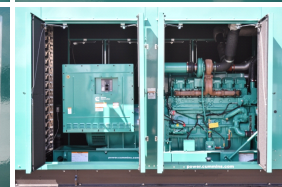

### Generator Set Specs

**Unit#:** 071363  
**Capacity:** 800 kW  
**Manufacturer:** Cummins  
**Enclosure Type:** Sound Attenuated Enclosure  
**Voltage:** 277/480 V  
**Amps:** 1202.8 AMPS  
**Hertz:** 60 Hz  
**Circuit Breaker Amps:** 1200  
**Phase:** Three-Phase  
**Location:** Brighton, CO  
**# of Leads:** 12  
**Model #:** DQCC2270158  
**Serial #:** D230225201  
**Generator Weight LBS:** 29000  
**Generator Dimensions:** 303 x 102 x 151

### Engine Specs

**Make:** Cummins  
**Year:** 2023  
**Hours:** 0  
**Fuel Tank Capacity (Gallons):** 1484  
**Fuel Tank Type:** Double Wall Base  
**Model #:** QSK23-G7  
**Serial #:** 85013815

**Price:** Call us at 800-853-2073 for a quote