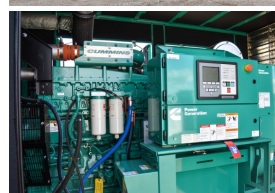

## Cummins - 800 kW - UNAVAILABLE

### Generator Set Specs

**Unit#:** 071363  
**Capacity:** 800 kW  
**Manufacturer:** Cummins  
**Enclosure Type:** Sound Attenuated Enclosure  
**Voltage:** 277/480 V  
**Amps:** 1202.8 AMPS  
**Hertz:** 60 Hz  
**Circuit Breaker Amps:** 1200  
**Phase:** Three-Phase  
**Location:** Brighton, CO  
**# of Leads:** 12  
**Model #:** DQCC2270158  
**Serial #:** D230225201  
**Generator Weight LBS:** 29000  
**Generator Dimensions:** 303 x 102 x 151

### Engine Specs

**Make:** Cummins  
**Year:** 2023  
**Hours:** 0  
**Fuel Tank Capacity (Gallons):** 1484  
**Fuel Tank Type:** Double Wall Base  
**Model #:** QSK23-G7  
**Serial #:** 85013815

**Price:** Call us at 800-853-2073 for a quote