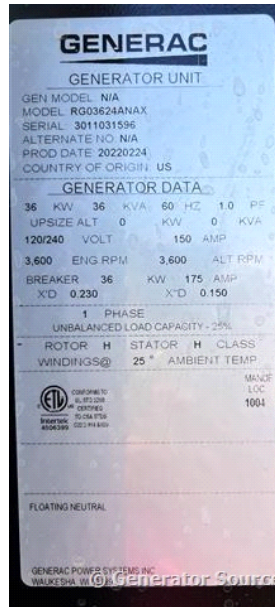

GENERATOR SOURCE

SALES · RENTALS · SERVICE

Generac - 36 kW - UNAVAILABLE

Generator Set Specs

Unit#: 071384
Capacity: 36 kW
Manufacturer: Generac
Enclosure Type: Sound Attenuated Enclosure
Voltage: 120/240 V
Amps: 150 AMPS
Hertz: 60 Hz
Circuit Breaker Amps: 175
Phase: Single-Phase
Location: Brighton, CO
Model #: RG03624ANAZ
Serial #: 3011031596
Generator Weight LBS: 3500

Engine Specs

Make: Mitsubishi
Year: 2022
Hours: 0
Fuel Tank Type: Double Wall
Model #: 4G64S4M
Serial #: AAK3650

Price: Call us at 800-853-2073 for a quote

Generator Source thoroughly tests all of our products!