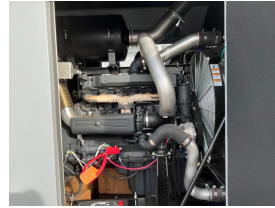

GENERATOR SOURCE

SALES · RENTALS · SERVICE

MTU - 200 kW - UNAVAILABLE

Generator Set Specs

Unit#: 071487
Capacity: 200 kW
Manufacturer: MTU
Enclosure Type: Sound Attenuated Enclosure
Voltage: 120/208 V
Amps: 694 AMPS
Hertz: 60 Hz
Phase: Three-Phase
Location: Brighton, CO
of Leads: 12
Model #: DS200
Serial #: 95130502040
Generator Weight LBS: 7000
Generator Dimensions: 180 x 48 x 107

Engine Specs

Make: Mercedes
Year: 2022
Hours: 0
Fuel Tank Capacity (Gallons): 400
Fuel Tank Type: Double Wall Base
Model #: OM926LA
Serial #: 926986U1398367

Price: Call us at 800-853-2073 for a quote

Generator Source thoroughly tests all of our products!