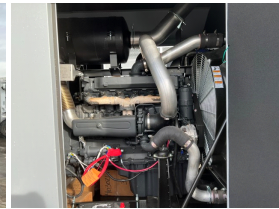

GENERATOR SOURCE

SALES · RENTALS · SERVICE

MTU - 200 kW - UNAVAILABLE

Generator Set Specs

Unit#: 071487
Capacity: 200 kW
Manufacturer: MTU
Enclosure Type: Sound Attenuated Enclosure
Voltage: 120/208 V
Amps: 694 AMPS
Hertz: 60 Hz
Phase: Three-Phase
Location: Brighton, CO
of Leads: 12
Model #: DS200
Serial #: 95130502040
Generator Weight LBS: 7000
Generator Dimensions: 180 x 48 x 107

Engine Specs

Make: Mercedes
Year: 2022
Hours: 0
Fuel Tank Capacity (Gallons): 400
Fuel Tank Type: Double Wall Base
Model #: OM926LA
Serial #: 926986U1398367

Price: Call us at 800-853-2073 for a quote

Generator Source thoroughly tests all of our products!