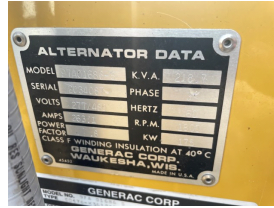

GENERATOR SOURCE

SALES · RENTALS · SERVICE

Olympian - 175 kW - UNAVAILABLE

Generator Set Specs

Unit#: 089681
Capacity: 175 kW
Manufacturer: Olympian
Enclosure Type: Open
Voltage: 277/480 V
Amps: 264 AMPS
Hertz: 60 Hz
Circuit Breaker Amps: 300
Phase: Three-Phase
Location: Jacksonville, FL
of Leads: 10
Generator Dimensions: 116" X
48" X 64"

Engine Specs

Make: CAT
Year: 1997
Hours: 0
Fuel Tank Type:
Double Wall Base
Model #: 3208
Serial #: 5YF03401

Price: Call us at 800-853-2073 for a quote

Generator Source thoroughly tests all of our products!