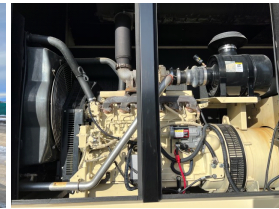

GENERATOR SOURCE

SALES · RENTALS · SERVICE

Kohler - 155 kW - UNAVAILABLE

Generator Set Specs

Unit#: 089644
Capacity: 155 kW
Manufacturer: Kohler
Enclosure Type: Sound Attenuated Enclosure
Voltage: 277/480 V
Amps: 233 AMPS
Hertz: 60 Hz
Phase: Three-Phase
Location: Brighton, CO
of Leads: 12
Model #: 150REOZJD
Serial #: 2145377
Generator Weight LBS: 11000
Generator Dimensions: 151 x 42 x 130

Engine Specs

Make: John Deere
Year: 2007
Hours: 429
Fuel Tank Capacity (Gallons): 594
Fuel Tank Type: Double Wall Base
Model #: 6068HF285
Serial #: PE6068L006624

Price: Call us at 800-853-2073 for a quote