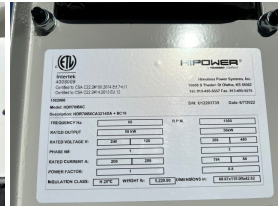

### Generator Set Specs

**Unit#:** 071393  
**Capacity:** 56 kW  
**Manufacturer:** Hipower HTW  
**Enclosure Type:** Sound Attenuated Enclosure Mounted on Trailer  
**Voltage:** ROTARY SWITCH V  
**Amps:** 208 AMPS  
**Hertz:** 60 Hz  
**Circuit Breaker Amps:** 225  
**Phase:** Voltage Selector Switch  
**Location:** Brighton, CO  
**# of Leads:** 12  
**Model #:** HDR70156C  
**Serial #:** U12203735  
**Generator Weight LBS:** 5000  
**Generator Dimensions:** 172 x 76 x 90

### Engine Specs

**Make:** Isuzu  
**Year:** 2022  
**Hours:** 0  
**Fuel Tank Capacity (Gallons):** 119  
**Fuel Tank Type:** Double Wall Base  
**Model #:** BR-4JJ1X  
**Serial #:** 4JJ1-648484

**Price:** Call us at 800-853-2073 for a quote