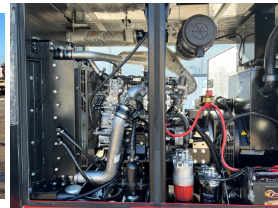

### Generator Set Specs

**Unit#:** 071393  
**Capacity:** 56 kW  
**Manufacturer:** Hipower HTW  
**Enclosure Type:** Sound Attenuated Enclosure Mounted on Trailer  
**Voltage:** ROTARY SWITCH V  
**Amps:** 208 AMPS  
**Hertz:** 60 Hz  
**Circuit Breaker Amps:** 225  
**Phase:** Voltage Selector Switch  
**Location:** Brighton, CO  
**# of Leads:** 12  
**Model #:** HDR70156C  
**Serial #:** U12203735  
**Generator Weight LBS:** 5000  
**Generator Dimensions:** 172 x 76 x 90

### Engine Specs

**Make:** Isuzu  
**Year:** 2022  
**Hours:** 0  
**Fuel Tank Capacity (Gallons):** 119  
**Fuel Tank Type:** Double Wall Base  
**Model #:** BR-4JJ1X  
**Serial #:** 4JJ1-648484

**Price:** Call us at 800-853-2073 for a quote