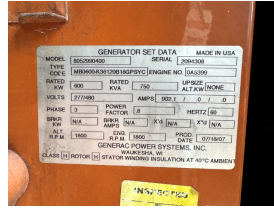

## Generac - 600 kW - JUST ARRIVED - SOLD

### Generator Set Specs

**Unit#:** 089718  
**Capacity:** 600 kW  
**Manufacturer:** Generac  
**Enclosure Type:** Sound Attenuated Enclosure  
**Voltage:** 277/480 V  
**Amps:** 902.1 AMPS  
**Hertz:** 60 Hz  
**Circuit Breaker Amps:** 500 X2  
**Phase:** Three-Phase  
**Location:** Jacksonville, FL  
**# of Leads:** 10  
**Serial #:** 2094309  
**Generator Dimensions:** 384" X 108" X 154"

### Engine Specs

**Make:** Mitsubishi  
**Year:** 2007  
**Hours:** 870  
**Fuel:** Diesel  
**Fuel Tank Capacity (Gallons):** 3000  
**Fuel Tank Type:** Double Wall Base  
**Model #:** 6D24  
**Serial #:** 341874