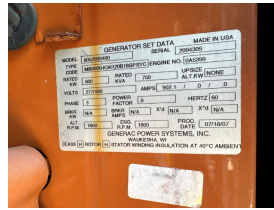

GENERATOR SOURCE

SALES · RENTALS · SERVICE

Generac - 600 kW - JUST ARRIVED

Generator Set Specs

Unit#: 089719
Capacity: 600 kW
Manufacturer: Generac
Enclosure Type: Sound Attenuated Enclosure
Voltage: 277/480 V
Amps: 902.1 AMPS
Hertz: 60 Hz
Circuit Breaker Amps: 500 X2
Phase: Three-Phase
Location: Jacksonville, FL
of Leads: 10
Serial #: 2094310
Generator Dimensions: 384" X 108" X 154"

Engine Specs

Make: Mitsubishi
Year: 2007
Hours: 814
Fuel: Diesel
Fuel Tank Capacity (Gallons): 3000
Fuel Tank Type: Double Wall Base
Model #: 6D24
Serial #: 391058

Price: Call us at 800-853-2073 for a quote