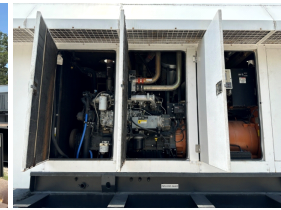

GENERATOR SOURCE

SALES · RENTALS · SERVICE

Generac - 600 kW - JUST ARRIVED

Generator Set Specs

Unit#: 089719
Capacity: 600 kW
Manufacturer: Generac
Enclosure Type: Sound Attenuated Enclosure
Voltage: 277/480 V
Amps: 902.1 AMPS
Hertz: 60 Hz
Circuit Breaker Amps: 500 X2
Phase: Three-Phase
Location: Jacksonville, FL
of Leads: 10
Serial #: 2094310
Generator Dimensions: 384" X 108" X 154"

Engine Specs

Make: Mitsubishi
Year: 2007
Hours: 814
Fuel: Diesel
Fuel Tank Capacity (Gallons): 3000
Fuel Tank Type: Double Wall Base
Model #: 6D24
Serial #: 391058

Price: Call us at 800-853-2073 for a quote