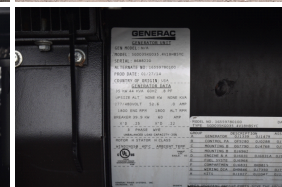

### Generator Set Specs

**Unit#:** 089017  
**Capacity:** 35 kW  
**Manufacturer:** Generac  
**Enclosure Type:** Sound Attenuated Enclosure  
**Voltage:** 277/480 V  
**Amps:** 52.6 AMPS  
**Hertz:** 60 Hz  
**Circuit Breaker Amps:** 60  
**Phase:** Three-Phase  
**Location:** Brighton, CO  
**# of Leads:** 12  
**Model #:** SG0035KG035  
**Serial #:** 8688220  
**Generator Weight LBS:** 2000  
**Generator Dimensions:** 113 x 37 x 49

### Engine Specs

**Make:** Generac  
**Year:** 2014  
**Hours:** 88  
**Fuel Tank Type:** Single Wall  
**Model #:** CO5 4GSV061AO  
**Serial #:** E172A 04113 3080259

**Price:** Call us at 800-853-2073 for a quote