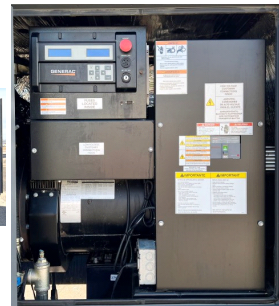

GENERATOR SOURCE

SALES · RENTALS · SERVICE

Generac - 35 kW - UNAVAILABLE

Generator Set Specs

Unit#: 089018
Capacity: 35 kW
Manufacturer: Generac
Enclosure Type: Sound Attenuated Enclosure
Voltage: 277/480 V
Amps: 60 AMPS
Hertz: 60 Hz
Circuit Breaker Amps: 60
Phase: Three-Phase
Location: Brighton, CO
# of Leads: 12
Model #: SG0035KG035
Serial #: 8697517
Generator Weight LBS: 2000
Generator Dimensions: 113 x 37 x 49

Engine Specs

Make: Generac
Year: 2014
Hours: 95
Fuel Tank Type: Single Wall
Model #: C
Serial #: E172A
041113 3080229

Price: Call us at 800-853-2073 for a quote

Generator Source thoroughly tests all of our products!

The pricing displayed on our website is subject to change based on deinstallation costs, installation requirements, rigging/disposal, and any other situational variables, but we do try to keep it as up to date as possible.

Copyright © Generator Source. All Rights Reserved. Caterpillar, Detroit, Cummins, Perkins, SDMO, and all other brand names are trademarks of their individual prospective companies.

sales@generatorsource.com - generatorsource.com
303-659-2073 - 1-800-853-2073