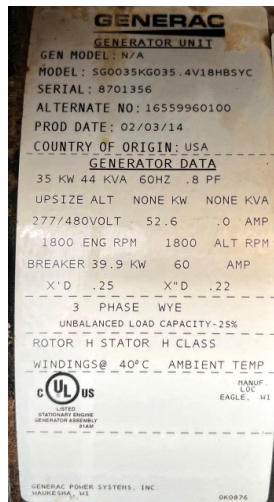

### Generator Set Specs

**Unit#:** 089023  
**Capacity:** 35 kW  
**Manufacturer:** Generac  
**Enclosure Type:** Sound Attenuated Enclosure  
**Voltage:** 277/480 V  
**Amps:** 60 AMPS  
**Hertz:** 60 Hz  
**Circuit Breaker Amps:** 60  
**Phase:** Three-Phase  
**Location:** Brighton, CO  
**# of Leads:** 12  
**Model #:** SG0035KG035  
**Serial #:** 8701356  
**Generator Weight LBS:** 2000  
**Generator Dimensions:** 113 x 37 x 49

### Engine Specs

**Make:** Generac  
**Year:** 2014  
**Hours:** 125  
**Fuel:** Liquid Propane  
**Fuel Tank Type:** Single Wall  
**Model #:** CO5  
**Serial #:** E172A  
 140114 0140585

**Price:** Call us at 800-853-2073 for a quote