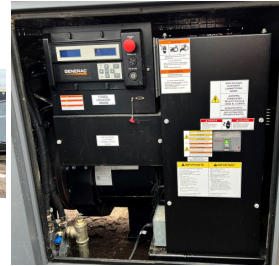

## Generac - 35 kW

### Generator Set Specs

**Unit#:** 089023  
**Capacity:** 35 kW  
**Manufacturer:** Generac  
**Enclosure Type:** Sound Attenuated Enclosure  
**Voltage:** 277/480 V  
**Amps:** 60 AMPS  
**Hertz:** 60 Hz  
**Circuit Breaker Amps:** 60  
**Phase:** Three-Phase  
**Location:** Brighton, CO  
**# of Leads:** 12  
**Model #:** SG0035KG035  
**Serial #:** 8701356  
**Generator Weight LBS:** 2000  
**Generator Dimensions:** 113 x 37 x 49

### Engine Specs

**Make:** Generac  
**Year:** 2014  
**Hours:** 125  
**Fuel:** Liquid Propane  
**Fuel Tank Type:** Single Wall  
**Model #:** CO5  
**Serial #:** E172A  
 140114 0140585

**Price:** Call us at 800-853-2073 for a quote