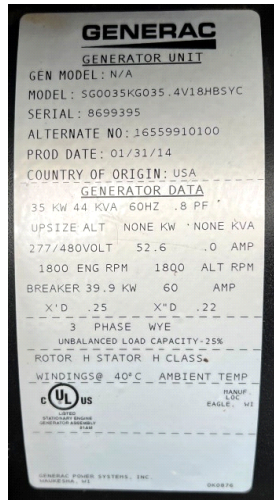

GENERATOR SOURCE

SALES · RENTALS · SERVICE

Generac - 35 kW - READY TO SHIP

Generator Set Specs

Unit#: 089026
Capacity: 35 kW
Manufacturer: Generac
Enclosure Type: Sound Attenuated Enclosure
Voltage: 277/480 V
Amps: 60 AMPS
Hertz: 60 Hz
Circuit Breaker Amps: 60
Phase: Three-Phase
Location: Brighton, CO
of Leads: 12
Model #: SG0035KG035
Serial #: 8699395
Generator Weight LBS: 2000
Generator Dimensions: 113 x 37 x 49

Engine Specs

Make: Generac
Year: 2014
Hours: 49
Fuel: Liquid Propane
Fuel Tank Type: Single Wall
Model #: CO5
4GSV061AO
Serial #: E172A
041113 3080239

Price: Call us at 800-853-2073 for a quote

Generator Source thoroughly tests all of our products!