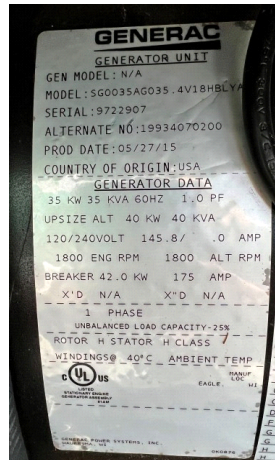

GENERATOR SOURCE

SALES · RENTALS · SERVICE

Generac - 35 kW - SOLD

Generator Set Specs

Unit#: 089032
Capacity: 35 kW
Manufacturer: Generac
Enclosure Type: Sound Attenuated Enclosure
Voltage: 120/240 V
Amps: 145.8 AMPS
Hertz: 60 Hz
Circuit Breaker Amps: 175
Phase: Single-Phase
Location: Brighton, CO
of Leads: 6
Model #: SG0035KG035
Serial #: 9722907
Generator Weight LBS: 3500
Generator Dimensions: 95 x 38 x 62

Engine Specs

Make: Ford
Year: 2015
Hours: 765
Fuel Tank Type: Single Wall
Model #: 5.4L
Serial #: E172A
 140415 1040018

Price: Call us at 800-853-2073 for a quote

Generator Source thoroughly tests all of our products!