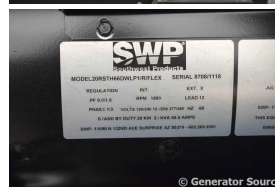

Generator Source thoroughly tests all of our products!

The pricing displayed on our website is subject to change based on deinstallation costs, installation requirements, rigging/disposal, and any other situational variables, but we do try to keep it as up to date as possible.

Copyright © Generator Source. All Rights Reserved. Caterpillar, Detroit, Cummins, Perkins, SDMO, and all other brand names are trademarks of their individual prospective companies.

sales@generatorsource.com - generatorsource.com
303-659-2073 - 1-800-853-2073

FORMERLY
Diesel
SERVICE & SUPPLY