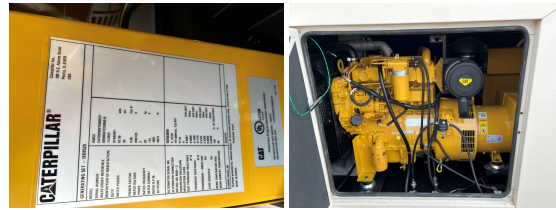

GENERATOR SOURCE

SALES · RENTALS · SERVICE

Caterpillar - 50 kW - UNAVAILABLE

Generator Set Specs

Unit#: 071303
Capacity: 50 kW
Manufacturer: Caterpillar
Enclosure Type: Sound Attenuated Enclosure
Voltage: 120/208 V
Amps: 173 AMPS
Hertz: 60 Hz
Circuit Breaker Amps: 250
Phase: Three-Phase
Location: Brighton, CO
of Leads: 12
Model #: D50 GC
Serial #: CAT00D50VT9300237

Engine Specs

Make: Caterpillar
Year: 2022
Hours: 0
Fuel Tank Capacity (Gallons): 123
Fuel Tank Type: Double Wall Base
Model #: C4.4
Serial #: E3L67376

Price: Call us at 800-853-2073 for a quote

Generator Source thoroughly tests all of our products!